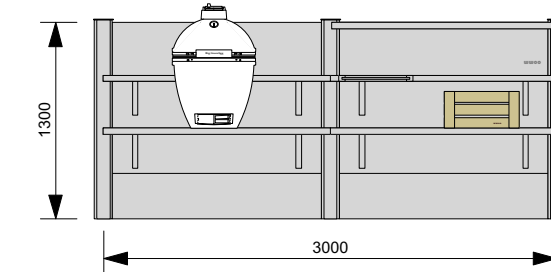

TOTAL CONCRETE ELEMENTS IN ANTHRACITE OR LIGHT GREY
£3697

TOTAL CONCRETE ELEMENTS IN ANTHRACITE OR LIGHT GREY
£3923

INSTALLATION

Standard installation costs are £390 per 1.5m wide segment plus transport to and from site from Portishead BS20 7GP at £1.70 per kilometer. Please see our T and C's for non standard installation