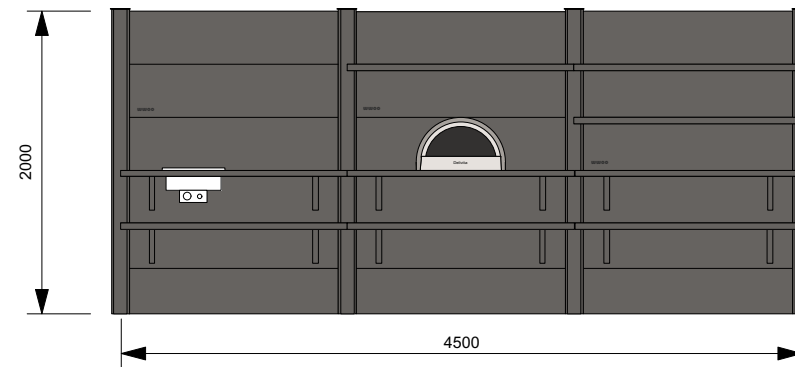

Price List WWOO UK 2018. All prices are inclusive of UK VAT at 20% (price changes reserved)

Example setups: Prices shown are for the concrete elements only and exclude installation, delivery and any accessories shown.

Wwoo - GREENBIRD GARDENING LTD
145 Phoenix Way
Portishead
North Somerset
BS20 7GP
01275 562042
chris@greenbirdgardening.co.uk

TOTAL CONCRETE ELEMENTS IN ANTHRACITE OR LIGHT GREY
£6557