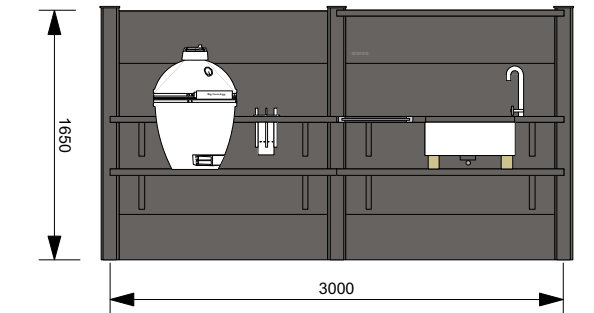

TOTAL CONCRETE ELEMENTS IN ANTHRACITE OR LIGHT GREY
£3923

INSTALLATION

Standard installation costs are £390 per 1.5m wide segment plus transport to and from site from Portishead BS20 7GP at £1.70 per kilometer. Please see our T and C's for non standard installation

DELIVERY

Calculated at cost POA from £300

Wwoo accessories

Wwoo Stainless steel sink with SS blue handled tap	£720
Ceramic undercounter Butler sink with SS blue handled tap	£720
Wwoo Iroko Wooden box	£179
Wooden Wwoo box to put underneath Stainless Steel Sink	£179
Wwoo SS Towel Rail	£62
Wwoo cutting board	£46
Mansonia Wood and Canvas Canopy for 2 segments 3m x 3m	£3345
Wwoo barstool	£655
Built in Corten Steel Fire Place	£2000
Corten steel Wwoo Braai master	£2190
Burnwise model C	£200
Corten Steel Box on Castors for Extra large Green Egg	£1150
Corten Steel Box on Castors for Morso Forno Pizza Oven	£1150
Under Wwoo planting	£300
CHEFS EXPERIENCE Supply of a specialist BBQ chef for the day or night to develop a party menu and cook for a party, special event or just to celebrate owning a Wwoo	from £300

COOKING OPTIONS

BIG GREEN EGG

Medium Big Green Egg Bundle	£1075
Large Big Green Egg Bundle	£1215
Extra Large Big Green Egg Bundle	£1595

(Bundle includes Egg/ConvEGGtor Plate Setter/
Cast Iron Searing Grid/Baking Stone
and large bag of Charcoal/Delivery)

Medium Big Green Egg	£875
Large Big Green Egg	£995
Extra Large Big Green Egg	£1295

One-Q

one-Q Flame Gas BBQ Incl socket/top combi close/lift/gas hose	£850
one-Q Glow CHARCOAL BBQ incl socket/top combi/lift/close	£720

DELIVITA PIZZA OVEN

Pizza oven Bundle Available in Hale Grey/Very Black/Vintage Blue/Olive Green Includes cover, pizza peel, prodder, cutter, brush, dough voucher	£1600