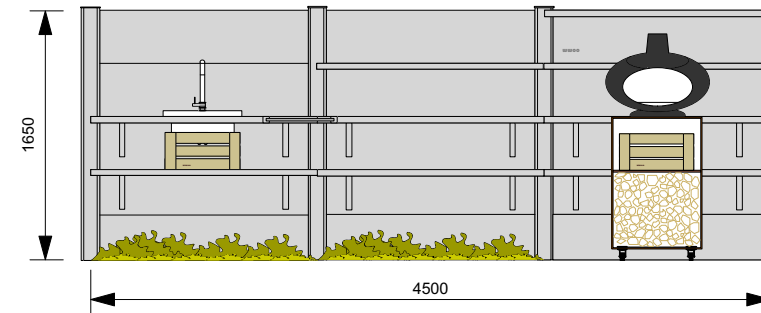

TOTAL CONCRETE ELEMENTS IN ANTHRACITE OR LIGHT GREY
£6231